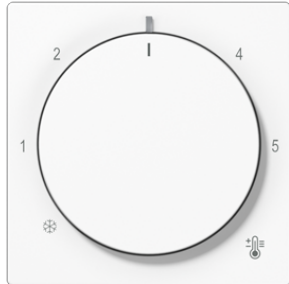

# Product data sheet

Centre plate for thermostat

**Reference number**

A 1749 BF WW

**Centre plate**

for room thermostats ref.-no.: RTR 230, RTR 231, RTR 241  
 for floor thermostat ref.-no.: FTR 231

**Thermoplastic (breakproof) high-gloss**

**Colour:**  
 white

**Material:**  
 thermoplastic