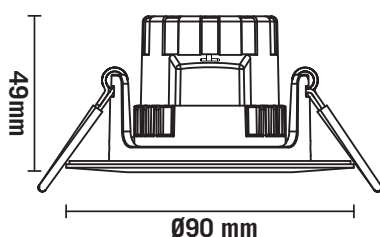

ALNA DOWNLIGHT CCT 6,5W

220-240V~50/60Hz LED 6.5W 240mA

Internt driver med hurtigkabling for raskere og enklere installasjon. Monteres uten verktøy.

Internal driver with quick connection for faster and easier installation. Mounted without tools.

Total Effekt: 6,5W
LED effekt: 5,1W
Lysstyrke: 520lm
Ra: 90
SDCM: ≤3
LED Chip: OSRAM
Fargetemperatur: 2700K-3200K-4000K
Lysspredning: 38° Tilt: 25°
Utsparring: Ø68-83 mm
Tetthetsgrad: IP44
Levetid: 35.000 timer

Total Power: 6.5W
LED power: 5.1W
Luminous Efficiency: 520lm
Ra: 90
SDCM: ≤3
LED Chip: OSRAM
Colour Temperature: 2700K-3200K-4000K
Beam Angle: 38° Tilt: 25°
Cut out: Ø68-83 mm
IP Rating: IP44
Lifetime: 35,000 h

MÅL / MEASURES

Cut out: Ø68-82mm

Minimumsavstand til brennbart materiale i armaturens stråleretning. /
Minimum distance to flammable material in the beam direction.

NO: Må installeres av autorisert el-installatør.
EN: Installation must be performed by a qualified electrician.