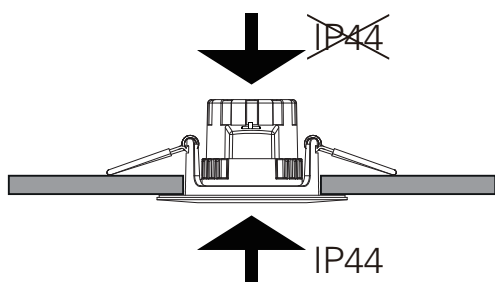

ALNA DOWNLIGHT CCT 6,5W

220-240V~50/60Hz LED 6.5W 240mA

Internt driver med hurtigkabling for raskere og enklere installasjon. Monteres uten verktøy.

Internal driver with quick connection for faster and easier installation. Mounted without tools.

Total Effekt: 6,5W
LED effekt: 5,1W
Lysstyrke: 520lm
Ra: 90
SDCM: ≤3
LED Chip: OSRAM
Fargetemperatur: 2700K-3200K-4000K
Lysspredning: 38° Tilt: 25°
Utsparring: Ø68-83 mm
Tetthetsgrad: IP44
Levetid: 35.000 timer

Total Power: 6.5W
LED power: 5.1W
Luminous Efficiency: 520lm
Ra: 90
SDCM: ≤3
LED Chip: OSRAM
Colour Temperature: 2700K-3200K-4000K
Beam Angle: 38° Tilt: 25°
Cut out: Ø68-83 mm
IP Rating: IP44
Lifetime: 35,000 h

MÅL / MEASURES

Cut out: Ø68-82mm

Minimumsavstand til brennbart materiale i armaturens stråleretning. /
Minimum distance to flammable material in the beam direction.

NO: Må installeres av autorisert el-installatør.
EN: Installation must be performed by a qualified electrician.