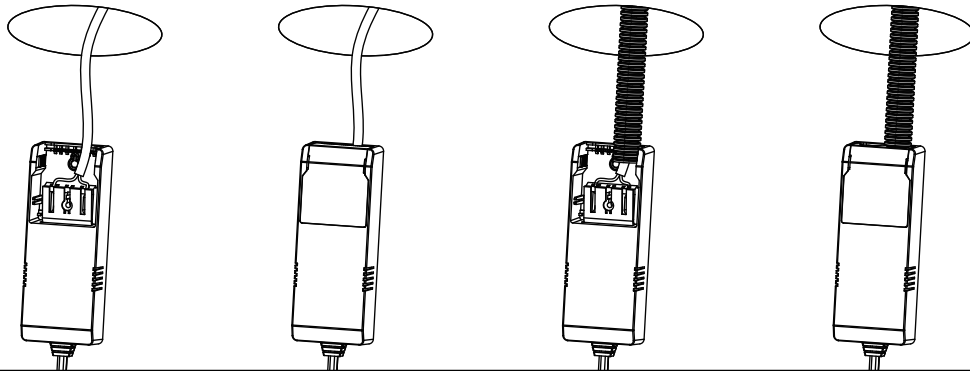

ALFA SOFT TRIMLESS

220-240V~50/60Hz LED 10W 220mA IP44

Downlighten kan dimmes ned helt flimmerfritt.
Lav høyde. Ekstern driver med hurtigkobling for raskere og enklere installasjon. Dimbar med faseavsnitt dimmer.
Kan monteres direkte i isolasjonsmatter.
Enkel innstallering. Monteres uten verktøy.

The downlight is dimmable all the way down completely flicker-free.
Low altitude. External driver with quick connector for faster and easier installation. Dimmable with trailing edge dimmer.
Can be mounted direct into insulation sheet.
Easy installation. Mounting without tools.

Total Effekt: 10W
LED effekt: 8,3W
Lumen chip: 930lm
Lumen downlight: 840lm
Ra: 98
SDCM: ≤3
LED Chip: Luminus
Fargetemperatur: 2700K
Lysspredning: 37°
Tetthetsgrad: IP44
Levetid: 50.000 timer L90

Total Power: 10W
LED power: 8.3W
Lumen chip: 930lm
Lumen downlight: 840lm
Ra: 98
SDCM: ≤3
LED Chip: Luminus
Colour Temperature: 2700K
Beam Angle: 37°
IP Rating: IP44
Lifetime: 50,000 hours L90

MÅL / MEASURES

Minimumsavstand til brennbart materiale i armaturens stråleretning. /
Minimum distance to flammable material in the beam direction

Må installeres av registrert elektroforetak.
Must be installed by registered electrical company.