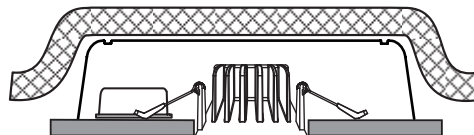

ALFA SOFT TRIMLESS

220-240V~50/60Hz LED 10W 220mA IP44

Downlighten kan dimmes ned helt flimmerfritt.
Lav høyde. Ekstern driver med hurtigkobling for raskere og enklere installasjon. Dimbar med faseavsnitt dimmer.
Kan monteres direkte i isolasjonsmatter.
Enkel innstallering. Monteres uten verktøy.

The downlight is dimmable all the way down completely flicker-free.
Low altitude. External driver with quick connector for faster and easier installation. Dimmable with trailing edge dimmer.
Can be mounted direct into insulation sheet.
Easy installation. Mounting without tools.

Total Effekt: 10W
LED effekt: 8,3W
Lumen chip: 930lm
Lumen downlight: 840lm
Ra: 98
SDCM: ≤3
LED Chip: Luminus
Fargetemperatur: 2700K
Lysspredning: 37°
Tetthetsgrad: IP44
Levetid: 50.000 timer L90

Total Power: 10W
LED power: 8.3W
Lumen chip: 930lm
Lumen downlight: 840lm
Ra: 98
SDCM: ≤3
LED Chip: Luminus
Colour Temperature: 2700K
Beam Angle: 37°
IP Rating: IP44
Lifetime: 50,000 hours L90

MÅL / MEASURES

Minimumsavstand til brennbart materiale i armaturens stråleretning. /
Minimum distance to flammable material in the beam direction

Må installeres av registrert elektroforetak.
Must be installed by registered electrical company.