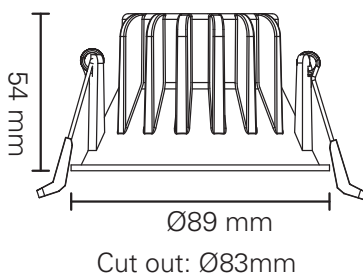

ALFA SOFT TRIMLESS

220-240V~50/60Hz LED 10W 220mA IP44

Downlighten kan dimmes ned helt flimmerfritt.
Lav høyde. Ekstern driver med hurtigkobling for raskere og enklere installasjon. Dimbar med faseavsnitt dimmer.
Kan monteres direkte i isolasjonsmatter.
Enkel innstallering. Monteres uten verktøy.

The downlight is dimmable all the way down completely flicker-free.
Low altitude. External driver with quick connector for faster and easier installation. Dimmable with trailing edge dimmer.
Can be mounted direct into insulation sheet.
Easy installation. Mounting without tools.

Total Effekt: 10W
LED effekt: 8,3W
Lumen chip: 930lm
Lumen downlight: 840lm
Ra: 98
SDCM: ≤3
LED Chip: Luminus
Fargetemperatur: 2700K
Lysspredning: 37°
Tetthetsgrad: IP44
Levetid: 50.000 timer L90

Total Power: 10W
LED power: 8.3W
Lumen chip: 930lm
Lumen downlight: 840lm
Ra: 98
SDCM: ≤3
LED Chip: Luminus
Colour Temperature: 2700K
Beam Angle: 37°
IP Rating: IP44
Lifetime: 50,000 hours L90

MÅL / MEASURES

Minimumsavstand til brennbart materiale i armaturens stråleretning. /
Minimum distance to flammable material in the beam direction

Må installeres av registrert elektroforetak.
Must be installed by registered electrical company.