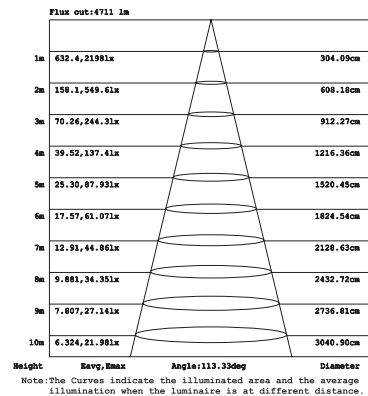

SÄKERHET:

1. 1 Läs igenom hela manualen noggrant före installation.
2. 2 Försäkra dig om att spänningen är fränslagen före installation eller underhåll.
3. 3 Installation ska utföras av behörig elektriker.
4. 4 Ljuskälla och driver är utbytbara av behörig elektriker.

SAFETY:

1. 1 Read the entire manual carefully before installation.
2. 2 Make sure that the voltage is switched off before installation or maintenance.
3. 3 Installation must be performed by a qualified electrician.
4. 4 Light source and driver are replaceable by a qualified electrician.

1.900K	2.700-3.000K	4.000-4.500K	4.800K	5.000-5.000K	7.000-7.500K	10.000K
STEARINLJUS CANDLE	VARMVIT WARM WHITE	NATURLIG VIT NATURAL WHITE	SOLLJUS DIRECT SUN	VITT DAGSLJUS DAY WHITE	KALLVIT COOL WHITE	BLÅ HIMMEL BLUE SKY

LÄS MER OM VÅRA GARANTIVILLKOR PÅ WWW.DESIGNLIGHT.NU READ MORE ABOUT OUR WARRANTY CONDITIONS AT: WWW.DESIGNLIGHT.NU

DESIGNLIGHT
SCANDINAVIAN AB

DESIGNLIGHT SCANDINAVIAN AB · TOFFELVÄGEN 1 · SE-342 60 MOHEDA · SWEDEN
TELEFON/PHONE +46 (0)472-716 10 · INFO@DESIGNLIGHT.NU · WWW.DESIGNLIGHT.NU