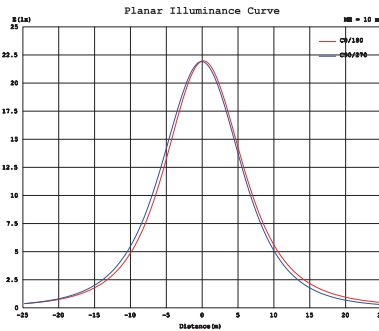

ANTAL ARMATURER PER SÄKRING (50W)

B10	B16	C10	C16
12	20	20	33