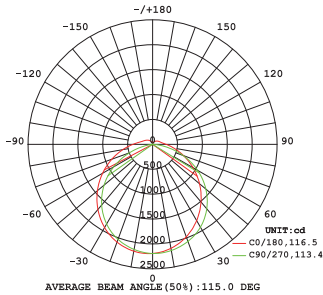

# BASIC

BY DESIGNLIGHT

**SWITCHABLE**  
**30/36/44/50**  
**WATT**

LUMINOUS INTENSITY DISTRIBUTION DIAGRAM