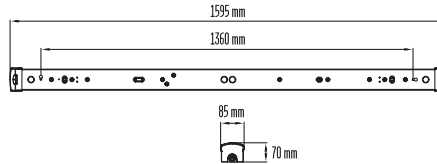

L8-16004K

PRODUKTEN INNEHÅLLER LJUSKÄLLA MED ENERGI-MÄRKNING KLASS D.