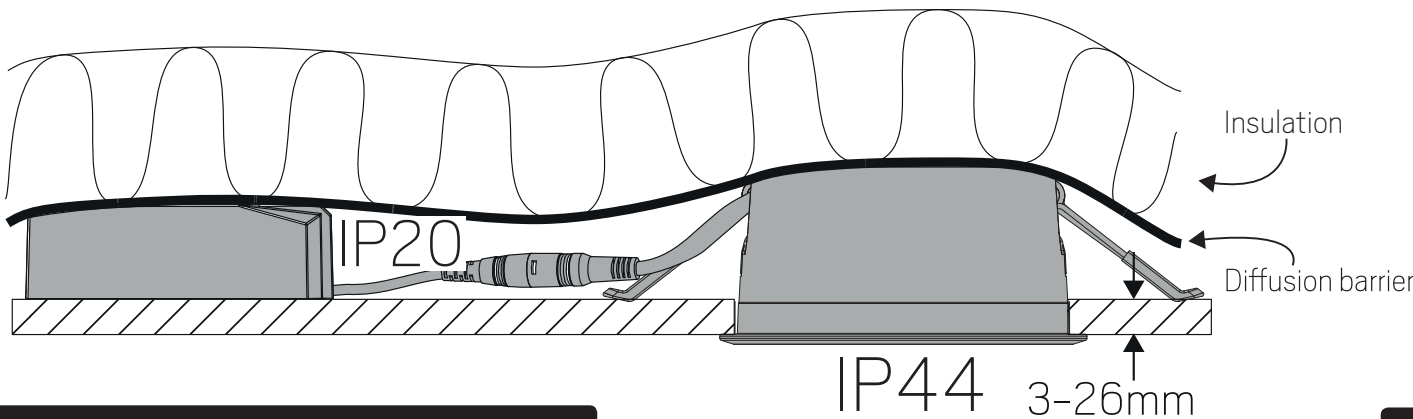

## Installation

Lifetime: L80 100 000h, Driver: 50 000h/<10%

i

Lifetime: L80 100 000h, Driver: 50 000h/<10%

i

Lifetime: L80 100 000h, Driver: 50 000h/<10%

i

!