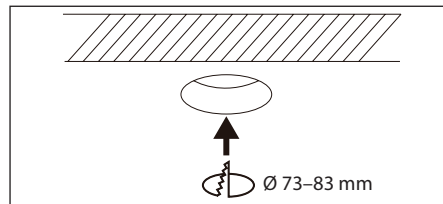

3. Anslut till LED-drivern/Connect to LED driver