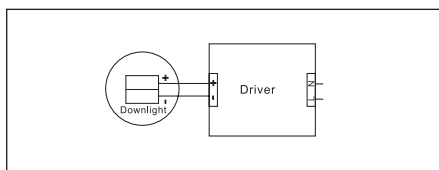

2. Borra hål i taket/Drill hole in ceiling

3. Anslut till LED-drivern/Connect to LED drive

Mått/Dimension

Designlight Scandinavian AB

D005-1711

12
kWh/1000h

2019/2015

SAKERHET