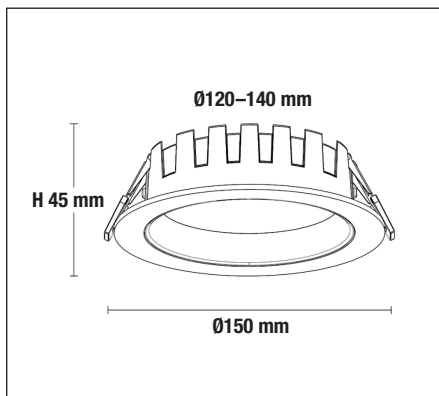

2. Borra hål i taket/Drill hole in ceiling

3. Anslut till LED-drivern/Connect to LED drive

Mått/Dimension

Designlight Scandinavian AB

D005-1711

12
kWh/1000h

2019/2015

SAKERHET