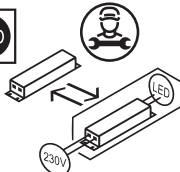

DOWNLIGHT, CITY

E-nr: 74 776 35

Art nr: D005-1711

Effekt Power	Material Material	Kelvin Kelvin	Armaturfärg Armature color	Anslutning Connection	Total Lumen (lm)	Useful Lumen (lm)
8W 10W 12W	Aluminium	3000K 4000K	Matt vit Matt white	230V	800 1000 1200	1020

LIFETIME
L80B50: 50.000H

- Perfekt som utbytesarmatur
- Många valmöjligheter!
- Lättinstallerad

- Perfect as replacement
- Many choices!
- Easily installed

SWITCHABLE

8/10/12W

SWITCHABLE

3000K/4000K

1. Stäng av strömmen/Turn off the power

2. Borra hål i taket/Drill hole in ceiling

3. Anslut till LED-drivern/Connect to LED drive

Mått/Dimension

Designlight Scandinavian AB

D005-1711

12
kWh/1000h

2019/2015

SAKERHET

1. 1 Läs igenom hela manualen noggrant före installation.
2. 2 Försäkra dig om att spänningen är frånslagen före installation eller underhåll.
3. 3 Installation ska utföras av behörig elektriker.
4. 4 Ljuskälla och driver är utbytbara av behörig elektriker.

SAFETY

1. 1 Read the entire manual carefully before installation.
2. 2 Make sure that the voltage is switched off before installation or maintenance.
3. 3 Installation must be performed by a qualified electrician.
4. 4 Light source and driver are replaceable by a qualified electrician.

DESIGNLIGHT
SCANDINAVIAN AB

DESIGNLIGHT SCANDINAVIAN AB · TOFFELVÄGEN 1 · SE-342 60 MOHEDA · SWEDEN
TELEFON/PHONE +46 (0)472-716 10 · INFO@DESIGNLIGHT.NU · WWW.DESIGNLIGHT.NU

RoHS CE