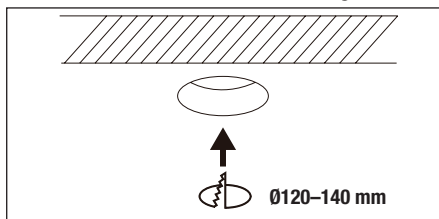

2. Borra hål i taket/Drill hole in ceiling

3. Anslut till LED-drivern/Connect to LED drive

Mått/Dimension

Designlight Scandinavian AB

D005-1711

12
kWh/1000h

2019/2015

SAKERHET