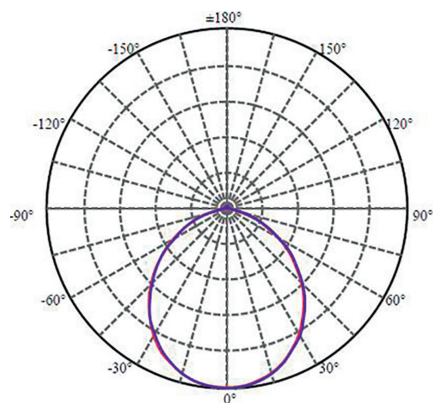

DOWNLIGHT, CITY

E-nr: 74 776 35

Art nr: D005-1711

Effekt Power	Material Material	Kelvin Kelvin	Armaturfärg Armature color	Anslutning Connection	Total Lumen (lm)	Useful Lumen (lm)
8W 10W 12W	Aluminium	3000K 4000K	Matt vit Matt white	230V	800 1000 1200	1020

LIFETIME
L80B50: 50.000H

- Perfekt som utbytesarmatur
- Många valmöjligheter!
- Lättinstallerad

- Perfect as replacement
- Many choices!
- Easily installed

SWITCHABLE

8/10/12W

SWITCHABLE

3000K/4000K

1. Stäng av strömmen/Turn off the power

2. Borra hål i taket/Drill hole in ceiling

3. Anslut till LED-drivern/Connect to LED drive

Mått/Dimension

Designlight Scandinavian AB

D005-1711

12
kWh/1000h

2019/2015

SAKERHET

1. 1 Läs igenom hela manualen noggrant före installation.
2. 2 Försäkra dig om att spänningen är frånslagen före installation eller underhåll.
3. 3 Installation ska utföras av behörig elektriker.
4. 4 Ljuskälla och driver är utbytbara av behörig elektriker.

SAFETY

1. 1 Read the entire manual carefully before installation.
2. 2 Make sure that the voltage is switched off before installation or maintenance.
3. 3 Installation must be performed by a qualified electrician.
4. 4 Light source and driver are replaceable by a qualified electrician.

DESIGNLIGHT
SCANDINAVIAN AB

DESIGNLIGHT SCANDINAVIAN AB · TOFFELVÄGEN 1 · SE-342 60 MOHEDA · SWEDEN
TELEFON/PHONE +46 (0)472-716 10 · INFO@DESIGNLIGHT.NU · WWW.DESIGNLIGHT.NU

RoHS CE