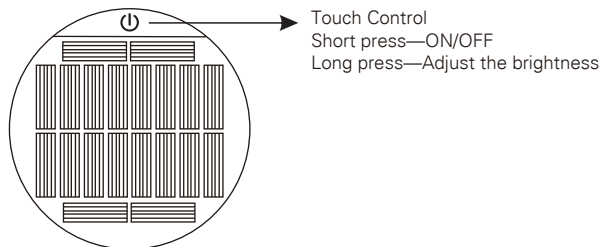

4.WARNING

- ·Built in high capacity lithium battery, and it's necessary to charge the battery before it exhausted at least once a month to protect its lifespan.
- ·Daily use waterproof, do not submerge it into water directly.
- ·Children under 6 years old should not use this product without adult supervision