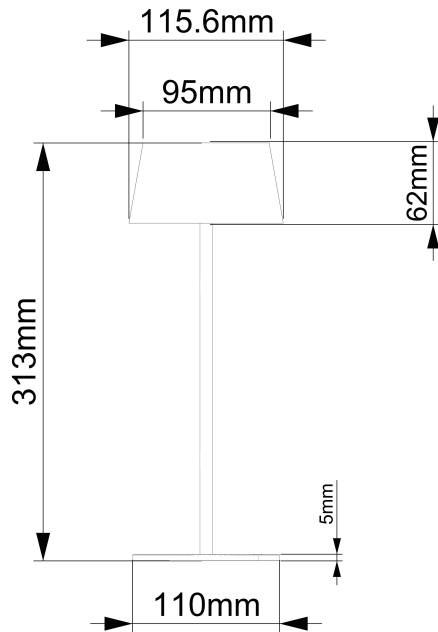

1.INSTALLATION & SPECIFICATION

- Voltage: DC 5V
- Power: 2.7W
- Light Color: Warm White (3000K)
- Lumen: 150lm
- Battery Capacity: 1800mWh
- Charging Time: 4H by Type-C and around 3-4days by solar
- Working Time: 6hrs
- Product Size(inch): $\phi 11.5 \times 31$ cm
- Material: Metal+plastic
- Length of USB Cable: 59''(1m)
- IP Rated: IP54