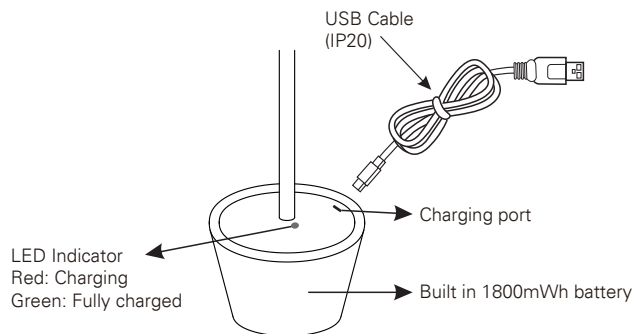

1.INSTALLATION & SPECIFICATION

- Voltage: DC 5V
- Power: 2.7W
- Light Color: Warm White (3000K)
- Lumen: 150lm
- Battery Capacity: 1800mWh
- Charging Time: 4H by Type-C and around 3-4days by solar
- Working Time: 6hrs
- Product Size(inch): $\phi 11.5 \times 31$ cm
- Material: Metal+plastic
- Length of USB Cable: 59''(1m)
- IP Rated: IP54

2.CHARGING INSTRUCTION

3.FUNCTION INSTRUCTION

4.WARNING

- Built in high capacity lithium battery, and it's necessary to charge the battery before it exhausted at least once a month to protect its lifespan.
- Daily use waterproof, do not submerge it into water directly.
- Children under 6 years old should not use this product without adult supervision