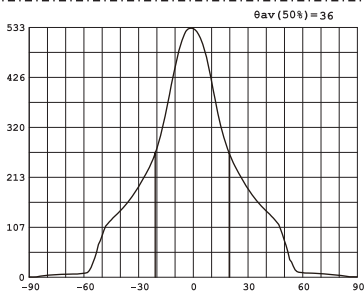

DESIGNLIGHT

SCANDINAVIAN AB

DOWNLIGHT M-PENNY, TILT, 6-PACK

E-NR: 74 734 90

ART NR: MPT-276MW

EFFEKT POWER	MATERIAL MATERIAL	KELVIN KELVIN	ARMATURFÄRG ARMATURE COLOR	ANSLUTNING CONNECTION	TOTAL LUMEN	USEFUL LUMEN
6x7,4W WITH DRIVER	ALUMINIUM	2700K	MATT WHITE	230V	6x510LM	6x420LM

CE, ROHS, IP CERTIFIED BY SGS

350 mA LED 6x5,3W LIGHT SOURCE WATT

533 CD

CRI: >90

36°

25°

LIFETIME L70B50: 50.000H

IP20

IP44

75MM

H 37 MM

Ø90MM

- INKLUSIVE DRIVDON
- KOPPLINGSBOX FÖR FLEXRÖR
- LÅGT INBYGGNADSDJUP

- MONTERING KAN UTFÖRAS DIREKT MOT ISOLERING
- 6-PACK – PRISVÄRD

Avstånd	Belysningsstyrka	Spridnings vinkel 36°	Diam.
0.5m	1335.0lx 2114.9lx		53.3mm
1.0m	333.75lx 528.72lx		73.46cm
1.5m	148.33lx 234.99lx		110.19cm
2.0m	83.44lx 132.18lx		146.92cm
3.0m	37.08lx 58.75lx		220.38cm