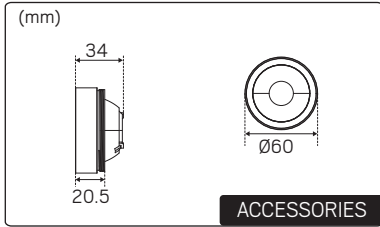

# hidealite

Lens Optic Track XS 36°

ACCESSORIES

Honeycomb Optic Track XS

ACCESSORIES

E-nr	Snro	El.nr	GTIN	Name	LED color	Color	Effect
74 528 17	41 585 84	32 176 80	7392971151250	Optic Spot XS 36° White	2700/3000K CCT DIP	White	9.7W
74 528 18	41 585 85	32 176 81	7392971151267	Optic Spot XS 36° Black	2700/3000K CCT DIP	Black	9.7W