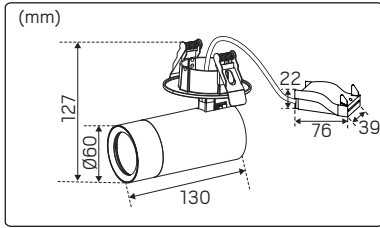

# hidealite

Lens Optic Track XS 36°

ACCESSORIES

Honeycomb Optic Track XS

ACCESSORIES

E-nr	Snro	El.nr	GTIN	Name	LED color	Color	Effect
74 528 17	41 585 84	32 176 80	7392971151250	Optic Spot XS 36° White	2700/3000K CCT DIP	White	9.7W
74 528 18	41 585 85	32 176 81	7392971151267	Optic Spot XS 36° Black	2700/3000K CCT DIP	Black	9.7W