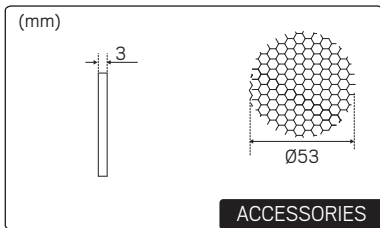

# hidealite

Lens Optic Track XS 36°

ACCESSORIES

Honeycomb Optic Track XS

ACCESSORIES

E-nr	Snro	El.nr	GTIN	Name	LED color	Color	Effect
74 528 17	41 585 84	32 176 80	7392971151250	Optic Spot XS 36° White	2700/3000K CCT DIP	White	9.7W
74 528 18	41 585 85	32 176 81	7392971151267	Optic Spot XS 36° Black	2700/3000K CCT DIP	Black	9.7W