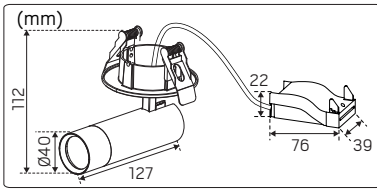

# Optic Spot XXS

hide@lite

E-nr	Snro	El.nr	GTIN	Name	LED color	Color	Effect
74 528 15	41 585 82	32 176 78	7392971151236	Optic Spot XXS 36° White	2700/3000K CCT DIP	White	5.4W
74 528 16	41 585 83	32 176 79	7392971151243	Optic Spot XXS 36° Black	2700/3000K CCT DIP	Black	5.4W