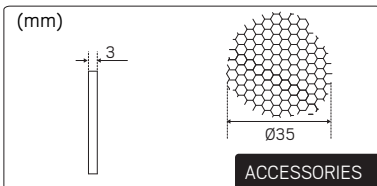

Optic Spot XXS 36°