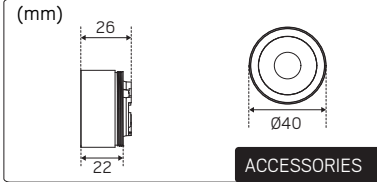

Optic Spot XXS 36°