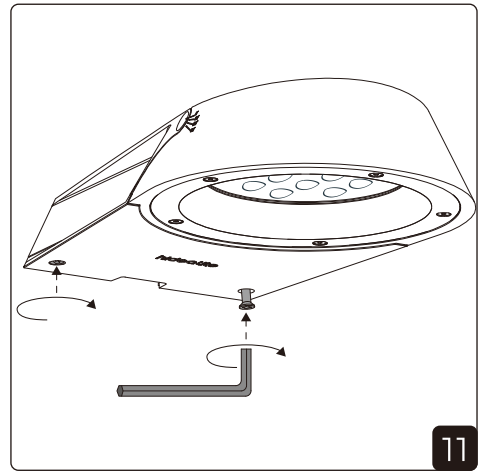

1

2

3

4

5

6

7

8

DIP SWITCH POWER

Factory setting:
4000K | 31W

Name	mA	Watt	3000K	4000K
Sharp Wall Asym	250mA	10.5W	1170lm	1180lm
	500mA	21W	2180lm	2200lm
	750mA	31W	2960lm	3100lm

Factory setting:
4000K | 31W

i

Accessories installation - Mounting plate Sharp Wall Asymmetric