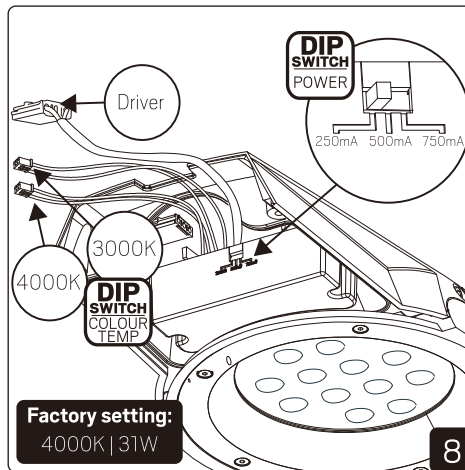

1

2

3

4

5

6

7

8

DIP SWITCH POWER

Factory setting:
4000K | 31W

Name	mA	Watt	3000K	4000K
Sharp Wall Asym	250mA	10.5W	1170lm	1180lm
	500mA	21W	2180lm	2200lm
	750mA	31W	2960lm	3100lm

Factory setting:
4000K | 31W

i

Accessories installation - Mounting plate Sharp Wall Asymmetric