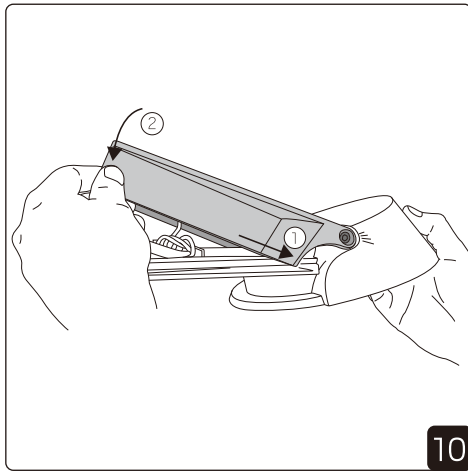

Accessories installation - Mounting plate Sharp Wall Asymmetric

Accessories installation - Corner bracket Sharp Wall Asymmetric