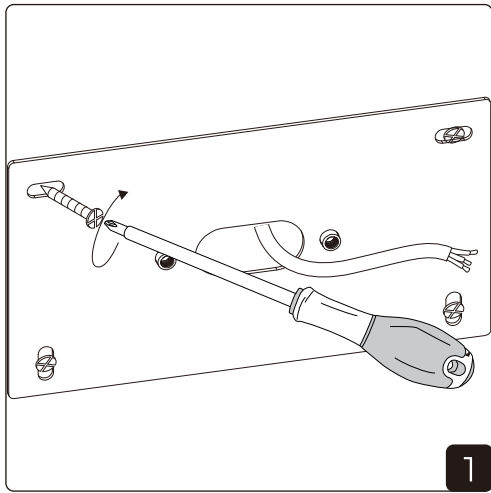

DIP SWITCH POWER

Factory setting:
4000K | 31W

Name	mA	Watt	3000K	4000K
Sharp Wall Asym	250mA	10.5W	1170lm	1180lm
	500mA	21W	2180lm	2200lm
	750mA	31W	2960lm	3100lm

Factory setting:
4000K | 31W

i

Accessories installation - Mounting plate Sharp Wall Asymmetric

Accessories installation - Corner bracket Sharp Wall Asymmetric

LED Module replaceable