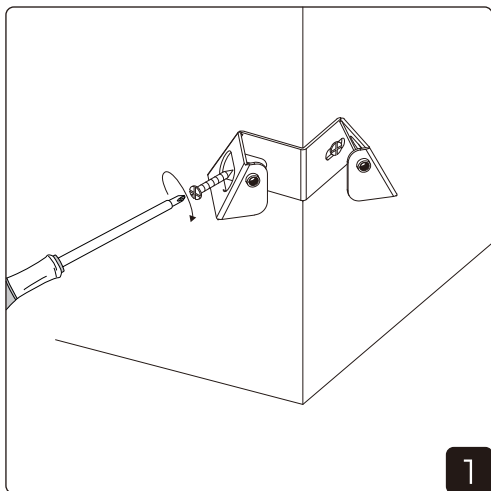

DIP SWITCH POWER

Factory setting:
4000K | 31W

Name	mA	Watt	3000K	4000K
Sharp Wall Asym	250mA	10.5W	1170lm	1180lm
	500mA	21W	2180lm	2200lm
	750mA	31W	2960lm	3100lm

Factory setting:
4000K | 31W

i

Accessories installation - Mounting plate Sharp Wall Asymmetric

Accessories installation - Corner bracket Sharp Wall Asymmetric

LED Module replaceable