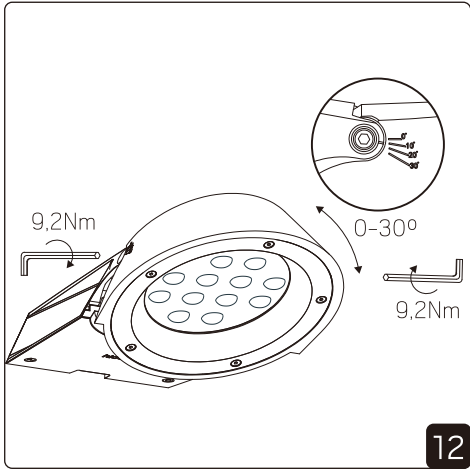

Mounting plate Sharp Wall Asymmetric

Grey
E-nr: 77 054 30
Snr: 45 281 89
Elnr: 31 016 84
GTIN: 7392971145280

Antracite
E-nr: 77 054 31
Snr: 45 281 90
Elnr: 31 016 85
GTIN: 7392971145297

Installation - Sharp Wall Asymmetric

1

2

3

4

5

6

7

8

DIP SWITCH POWER

Factory setting:
4000K | 31W

Name	mA	Watt	3000K	4000K
Sharp Wall Asym	250mA	10.5W	1170lm	1180lm
	500mA	21W	2180lm	2200lm
	750mA	31W	2960lm	3100lm

Factory setting:
4000K | 31W

i

Accessories installation - Mounting plate Sharp Wall Asymmetric