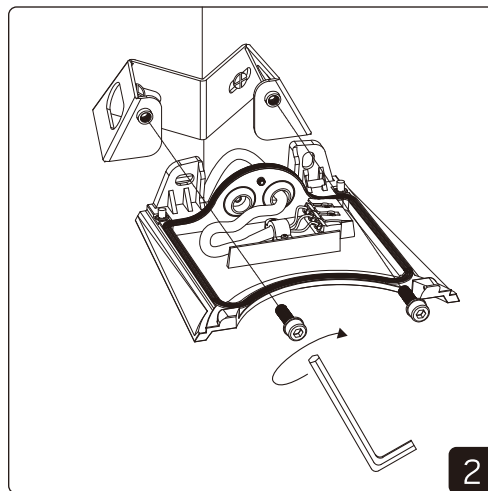

DIP SWITCH POWER

Factory setting:
4000K | 31W

Name	mA	Watt	3000K	4000K
Sharp Wall Asym	250mA	10.5W	1170lm	1180lm
	500mA	21W	2180lm	2200lm
	750mA	31W	2960lm	3100lm

Factory setting:
4000K | 31W

i

Accessories installation - Mounting plate Sharp Wall Asymmetric

Accessories installation - Corner bracket Sharp Wall Asymmetric

LED Module replaceable