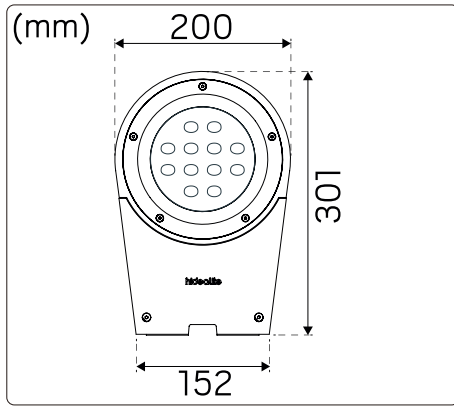

Sharp Wall Asymmetric

hidealite

E-nr	Snrö	ELnr	GTIN	Name	Color temp	Color (RAL)	Effect
7706501	4528894	3105499	7392971150604	Sharp Wall Asymmetric	3000/4000K	Grey (RAL 7042)	10.5W, 21W, 31W
7706502	4528898	3185137	7392971150611	Sharp Wall Asymmetric	3000/4000K	Anthracite (RAL 7016)	10.5W, 21W, 31W