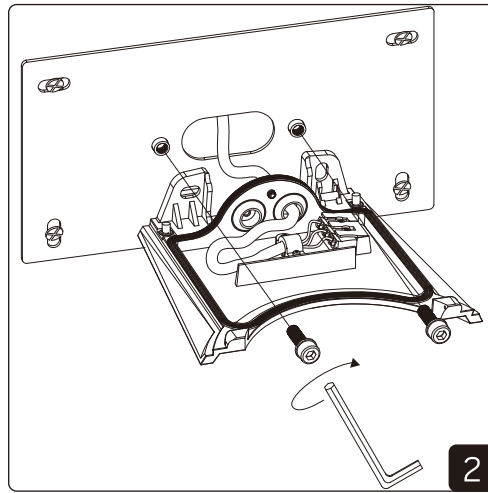

DIP SWITCH POWER

Factory setting:
4000K | 31W

Name	mA	Watt	3000K	4000K
Sharp Wall Asym	250mA	10.5W	1170lm	1180lm
	500mA	21W	2180lm	2200lm
	750mA	31W	2960lm	3100lm

Factory setting:
4000K | 31W

i

Accessories installation - Mounting plate Sharp Wall Asymmetric

Accessories installation - Corner bracket Sharp Wall Asymmetric

LED Module replaceable