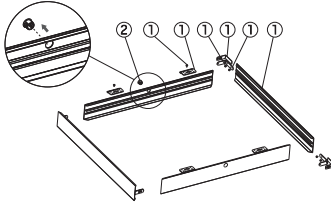

Recycling

Recycle the product

① Metal

② Plastic