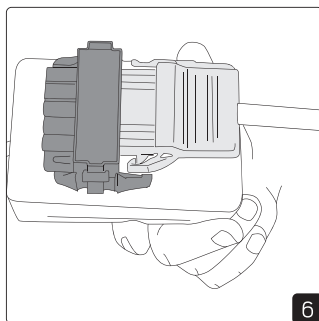

## Installation with Q-box Micro

Installation with Q-box Mini

Installation with Linect

Linect works with Wago Winsta, Ensto, Wieland etc.

**DIP on DALI driver**

Sky OP 600x600			
mA	Lumen 3000K	Lumen 4000K	Effect
600mA	2950lm	3050lm	24W
700mA	3450lm	3500lm	28W
750mA	3650lm	3750lm	30W
800mA	3800lm	3900lm	32W
850mA	4150lm	4250lm	34W
900mA	4300lm	4400lm	36W
950mA	4500lm	4600lm	38W
1050mA	4950lm	5050lm	42W