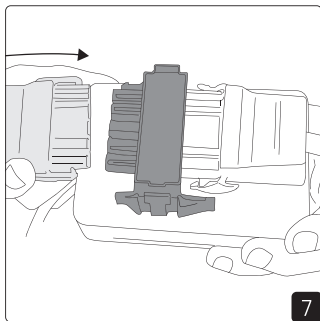

## Installation with Q-box Micro

Installation with Q-box Mini

Installation with Linect

Linect works with Wago Winsta, Ensto, Wieland etc.

**DIP on DALI driver**

Sky OP 600x600			
mA	Lumen 3000K	Lumen 4000K	Effect
600mA	2950lm	3050lm	24W
700mA	3450lm	3500lm	28W
750mA	3650lm	3750lm	30W
800mA	3800lm	3900lm	32W
850mA	4150lm	4250lm	34W
900mA	4300lm	4400lm	36W
950mA	4500lm	4600lm	38W
1050mA	4950lm	5050lm	42W