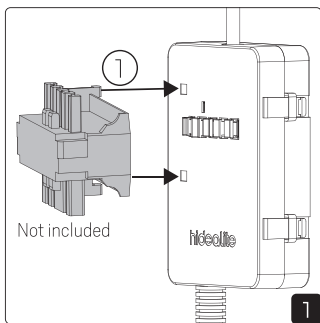

## Installation

## Installation with Q-box Micro

Installation with Q-box Mini

Installation with Linect

Linect works with Wago Winsta, Ensto, Wieland etc.

**DIP on DALI driver**

Sky OP 600x600			
mA	Lumen 3000K	Lumen 4000K	Effect
600mA	2950lm	3050lm	24W
700mA	3450lm	3500lm	28W
750mA	3650lm	3750lm	30W
800mA	3800lm	3900lm	32W
850mA	4150lm	4250lm	34W
900mA	4300lm	4400lm	36W
950mA	4500lm	4600lm	38W
1050mA	4950lm	5050lm	42W