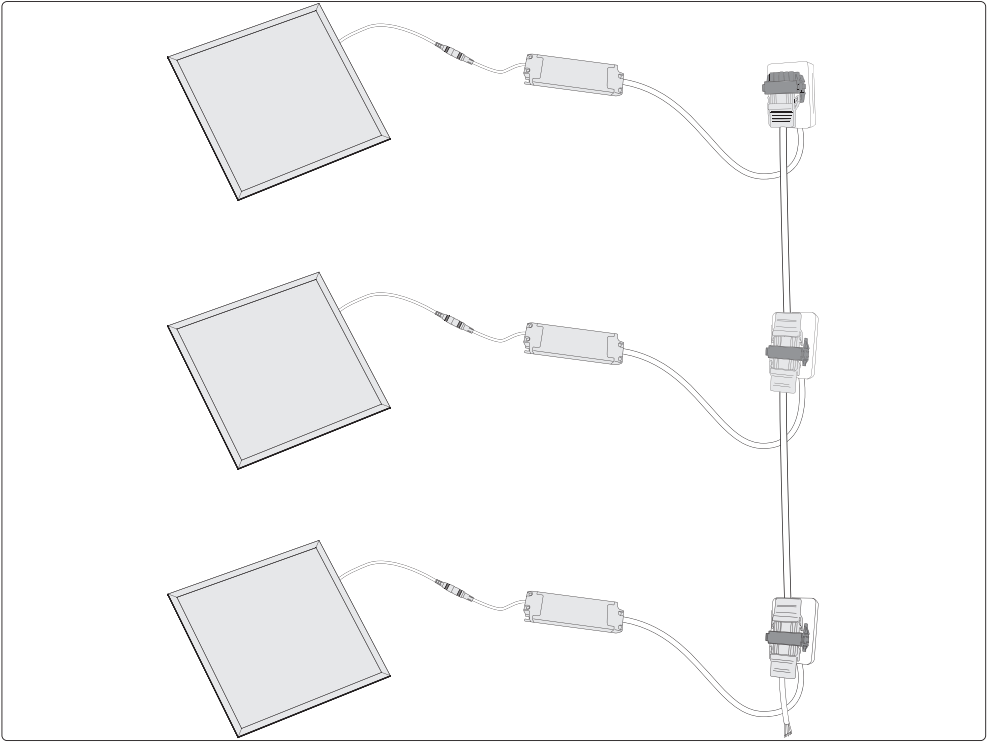

## Installation with Q-box Micro

Installation with Q-box Mini

Installation with Linect

Linect works with Wago Winsta, Ensto, Wieland etc.

**DIP on DALI driver**

Sky OP 600x600			
mA	Lumen 3000K	Lumen 4000K	Effect
600mA	2950lm	3050lm	24W
700mA	3450lm	3500lm	28W
750mA	3650lm	3750lm	30W
800mA	3800lm	3900lm	32W
850mA	4150lm	4250lm	34W
900mA	4300lm	4400lm	36W
950mA	4500lm	4600lm	38W
1050mA	4950lm	5050lm	42W