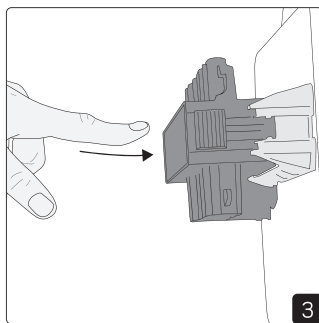

## Installation with Q-box Micro

Installation with Q-box Mini

Installation with Linect

Linect works with Wago Winsta, Ensto, Wieland etc.

**DIP on DALI driver**

Sky OP 600x600			
mA	Lumen 3000K	Lumen 4000K	Effect
600mA	2950lm	3050lm	24W
700mA	3450lm	3500lm	28W
750mA	3650lm	3750lm	30W
800mA	3800lm	3900lm	32W
850mA	4150lm	4250lm	34W
900mA	4300lm	4400lm	36W
950mA	4500lm	4600lm	38W
1050mA	4950lm	5050lm	42W