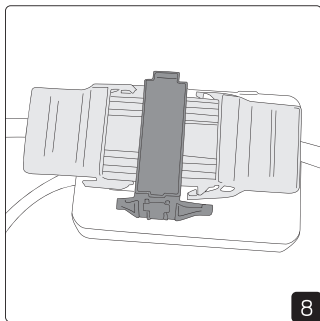

## Installation with Q-box Micro

Installation with Q-box Mini

Installation with Linect

Linect works with Wago Winsta, Ensto, Wieland etc.

**DIP on DALI driver**

Sky OP 600x600			
mA	Lumen 3000K	Lumen 4000K	Effect
600mA	2950lm	3050lm	24W
700mA	3450lm	3500lm	28W
750mA	3650lm	3750lm	30W
800mA	3800lm	3900lm	32W
850mA	4150lm	4250lm	34W
900mA	4300lm	4400lm	36W
950mA	4500lm	4600lm	38W
1050mA	4950lm	5050lm	42W