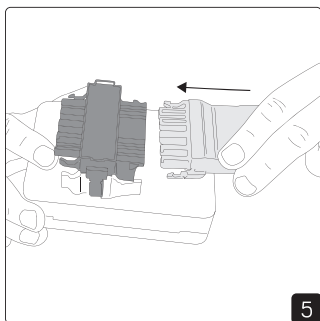

## Installation with Q-box Micro

Installation with Q-box Mini

Installation with Linect

Linect works with Wago Winsta, Ensto, Wieland etc.

**DIP on DALI driver**

Sky OP 600x600			
mA	Lumen 3000K	Lumen 4000K	Effect
600mA	2950lm	3050lm	24W
700mA	3450lm	3500lm	28W
750mA	3650lm	3750lm	30W
800mA	3800lm	3900lm	32W
850mA	4150lm	4250lm	34W
900mA	4300lm	4400lm	36W
950mA	4500lm	4600lm	38W
1050mA	4950lm	5050lm	42W