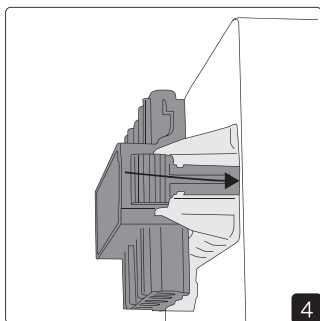

## Installation with Q-box Micro

Installation with Q-box Mini

Installation with Linect

Linect works with Wago Winsta, Ensto, Wieland etc.

**DIP on DALI driver**

Sky OP 600x600			
mA	Lumen 3000K	Lumen 4000K	Effect
600mA	2950lm	3050lm	24W
700mA	3450lm	3500lm	28W
750mA	3650lm	3750lm	30W
800mA	3800lm	3900lm	32W
850mA	4150lm	4250lm	34W
900mA	4300lm	4400lm	36W
950mA	4500lm	4600lm	38W
1050mA	4950lm	5050lm	42W