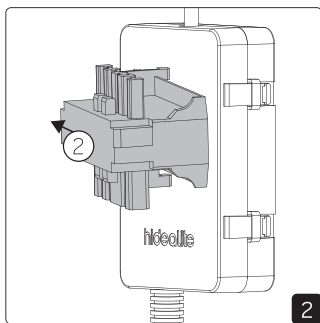

## Installation with Q-box Micro

Installation with Q-box Mini

Installation with Linect

Linect works with Wago Winsta, Ensto, Wieland etc.

**DIP on DALI driver**

Sky OP 600x600			
mA	Lumen 3000K	Lumen 4000K	Effect
600mA	2950lm	3050lm	24W
700mA	3450lm	3500lm	28W
750mA	3650lm	3750lm	30W
800mA	3800lm	3900lm	32W
850mA	4150lm	4250lm	34W
900mA	4300lm	4400lm	36W
950mA	4500lm	4600lm	38W
1050mA	4950lm	5050lm	42W